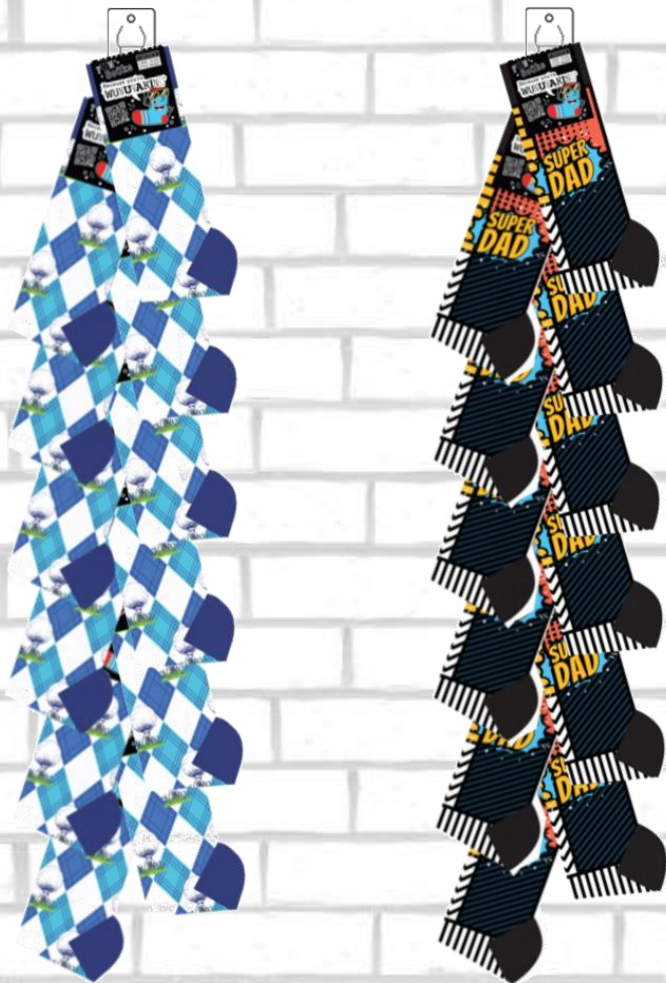

DADA072R
AMERICAN HERO
BLACK

DADD027R
NAILED IT
BLACK

Father's Day 2023

DADA121R
FOAM #1 DAD
GRAPHITE HEATHER

DADA068R
COOLER DAD
HEATHER RED

DADA069R
PAPA & CUB
HEATHER NAVY

DADA099R
GLOBE DAD
DARK HEATHER

DADA067R
AMERICAN DAD
NAVY

DADA102R
NACHO DAD
CARDINAL

DADA108R
HAND IN HAND
BLACK

DADD001R
ASK MOM
HEATHER NAVY

Father's Day 2023

DADA083R
NOT RETIRED
INDIGO BLUE

DADD032R
EVERYTHING
INDIGO BLUE

DADD030R
MY BOSS
HEATHER NAVY

DADA117R
CLASSIC GRANDPA
CARDINAL

Father's Day 2023

56 3/8"

15"

15 7/16"

ASSEMBLED DISPLAY DIMS:
56 3/8" X 15 7/16" X 15"

DIRECT-FLEX 3 SHELF FLOOR DISPLAY

Father's Day 2023

CLIPSTRIPS (12)

LCSS-GEN-WUN-0014
GOLF NOVELTY SOCKS

LCSS-GEN-WUN-0016
SUPER DAD NOVELTY SOCKS