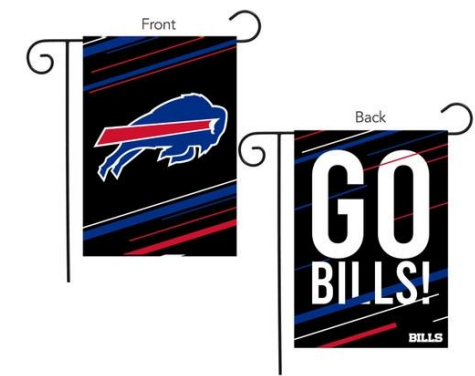

#5599
RIDDELL SPEED MINI HELEMT
(NCAA, NFL)

#5000N
12" X 30" SOFT FELT PENNANT
 (NBA, NCAA, NFL, NHL)

#7401
3' X 5' FLAG
 (NBA, NCAA, NFL, NHL)

#7402
3' X 5' DELUXE FLAG
 (MLB, NBA, NCAA, NFL, NHL)

#7404
VERTICAL BANNER (SINGLE SIDED)
 (MLB, NBA, NCAA, NFL, NHL)

#7406
DOUBLE SIDED GARDEN FLAG
 (MLB, NBA, NCAA, NFL, NHL)

#7414
VERTICAL BANNER (SINGLE SIDED)
 (MLB, NCAA, NFL, NHL)

#7415
VERTICAL BANNER (DOUBLE SIDED)
 (MLB, NCAA, NFL, NHL)

#7416
GARDEN FLAG (SINGLE SIDED)
 (MLB, NCAA, NFL, NHL)

#7417
GARDEN FLAG (DOUBLE SIDED)
 (MLB, NCAA, NFL, NHL)

#5004
TATTOO SHEET
 (MLB, NBA, NCAA, NFL, NHL)

#5015
TATTOO SHEET
 (NBA, NCAA, NFL, NHL)

#5077
BEADED NECKLACE
 (NBA, NCAA, NFL, NHL)

#5420
CLEAR SQUARE TOTE W/ TEAM COLOR TRIM
(NCAA, NFL)