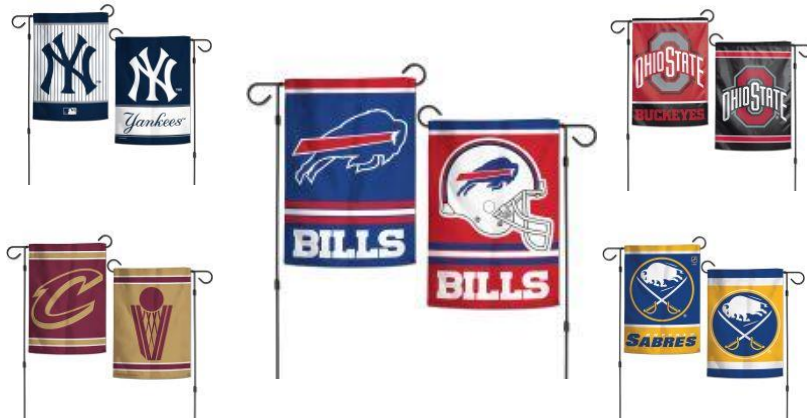

#5599
RIDDELL SPEED MINI HELEMT
(NCAA, NFL)

#5000N
12" X 30" SOFT FELT PENNANT
 (NBA, NCAA, NFL, NHL)

#7401
3' X 5' FLAG
 (NBA, NCAA, NFL, NHL)

#7402
3' X 5' DELUXE FLAG
 (MLB, NBA, NCAA, NFL, NHL)

#7404
VERTICAL BANNER (SINGLE SIDED)
 (MLB, NBA, NCAA, NFL, NHL)

#7406
DOUBLE SIDED GARDEN FLAG
 (MLB, NBA, NCAA, NFL, NHL)

#7414
VERTICAL BANNER (SINGLE SIDED)
 (MLB, NCAA, NFL, NHL)

#7415
VERTICAL BANNER (DOUBLE SIDED)
 (MLB, NCAA, NFL, NHL)

#7416
GARDEN FLAG (SINGLE SIDED)
 (MLB, NCAA, NFL, NHL)