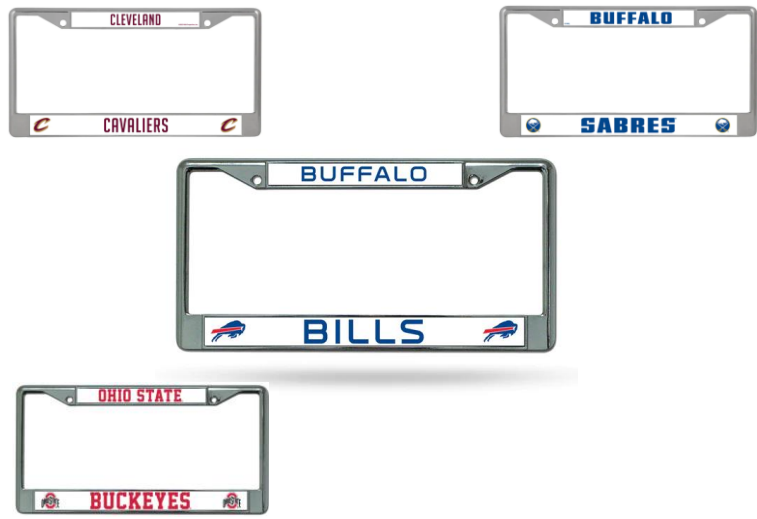

#5018
QUAD DECAL
(NBA, NCAA, NFL, NHL)

#5020
BUMPER STICKER
(NBA, NCAA, NFL, NHL)

#5029
HOME STATE KEY CHAIN
(NBA, NCAA, NFL, NHL)

#5034
SHORT SPORT DECAL
(NBA, NCAA, NFL, NHL)

#5039
SMALL STATIC CLING
(NBA, NCAA, NFL, NHL)

#5045
HOME / AWAY JERSEY KEY CHAIN
(NFL)

#5047
5" X 7" 3 PACK DECAL
(NBA, NCAA, NFL, NHL)

#5054
3" X 17" TAILGATE DECAL
(NBA, NCAA, NFL, NHL)

#5055
5" X 7" HOME STATE DECAL
(NBA, NCAA, NFL, NHL)

#5062
CARABINER KEY CHAIN
(NBA, NCAA, NFL, NHL)

#5240
TEAM MAGNET SET
(NBA, NCAA, NFL, NHL)

#5652
METAL LICENSE PLATE
(NBA, NCAA, NFL, NHL)

#5654
CHROME LICENSE PLATE FRAME
(NBA, NCAA, NFL, NHL)

#5658
ALLOVER CHROME LICENSE PLATE
FRAME
(NBA, NCAA, NFL, NHL)