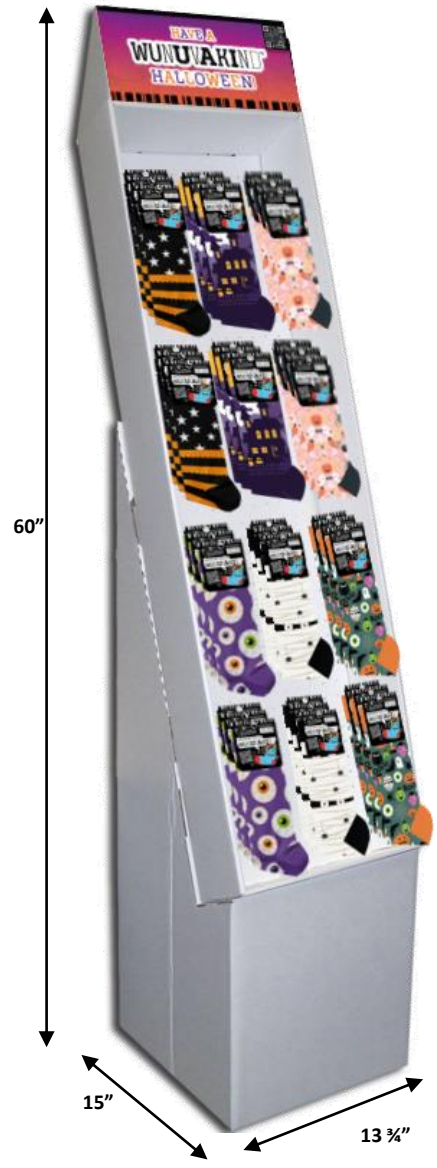

HALLOWEEN

HALLOWEEN SOCK DISPLAY

FLOOR DISPLAY / SHIPPER

CARTOON FACES

HAUNTED HOUSE

SWEET SNAKE

MUMMY

WITCH LEGS

HALLOWEEN NOVELTY DISPLAY

#3302 – 4" VINYL STICKER (24)

#3304 – 4" VINYL QUARTET (24)

#5020 – BUMPER STICKER (18)

#5951 – NEOPRENE CAN COOLER (24)

#5955 – NEOPRENE SLIM CAN COOLER (12)

#5948 – NEOPRENE ZIPPERED BOTTLE COOLER (12)